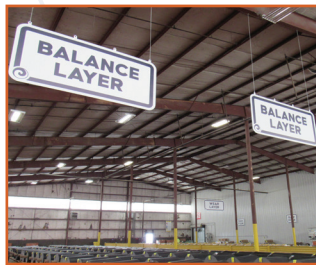

# WE CAN PRINT ANY DESIGN IN FULL COLOR

Unleashing New Possibilities with the Canon Arizona 1360 XT

**FULL-COLOR PRINT CAPABILITIES:** We've expanded our services with the Canon Arizona 1360 XT flatbed printer, offering high-resolution, large-format printing on various materials.

## OUR EXPANDED PRINTING CAPABILITIES WORK ON MANY DIFFERENT MATERIAL TYPES:

WAYFINDING SIGNS

LARGE FULL-COLOR PHOTO PRINTS

OUTDOOR SIGNAGE

METAL SIGNS

BANNERS AND TABLE RUNNERS

CUSTOM SHAPED

ACRYLIC SIGNS